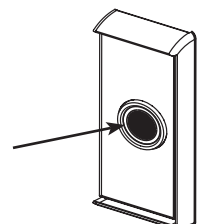

Placement on a Wall or Bookshelf

When placing your speakers on a wall or bookshelf, optimal sound will be achieved if they are mounted at ear level or slightly higher. The usual listening area should be no closer to the speakers than the distance between the speakers themselves.

Diagram 2:
Installing Mounting Bracket

Diagram 3:
Pivoting Tweeter

ADJUSTING THE PIVOTING TWEETERS

Depending upon your listening area, you may find the sound more pleasing by pointing the tweeters in a particular direction. If additional treble is desired, simply point the tweeters towards that area; if less treble is required, point the tweeters away.

Push gently at the edge of the tweeter to point the tweeter in the desired direction. Do not touch tweeter dome.

SPEAKER SPECIFICATIONS

	AW500TBlk/wht	AW600TBlk/wht	AW800TBlk
Type:	Single Stereo Speaker	Single Stereo Speaker	Single Stereo Speaker
Woofers:	5¼" Dual Voice Coil Polypropylene Cone	6½" Dual Voice Coil Polypropylene Cone	8" Dual Voice Coil Polypropylene Cone
Tweeter:	Two Pivoting 1" Soft Dome	Two Pivoting 1" Soft Dome	Two Pivoting 1¼" Aluminum Dome
Impedance:	4 Ω	4 Ω	4 Ω
Sensitivity:	89dB 1W/1m	91dB 1W/1m	89dB 1W/1m
Frequency Response:	38Hz - 20kHz	35Hz - 20kHz	40Hz - 20kHz
Power Handling:	100 watts	125 watts	150 watts
Dimensions (H x W x D):	7" x 11" x 6¼"	7" x 12" x 8"	9" x 16" x 9"