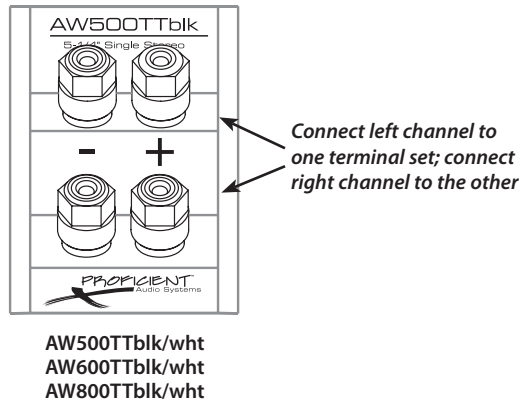

TT INDOOR / OUTDOOR SPEAKERS

AW500TTwht/blk • AW600TTwht/blk • AW800TTblk

WIRING

Please use **Diagram 1** below to familiarize yourself with the rear panel of your outdoor speaker.

AW500TTwht/blk • AW600TTwht/blk • AW800TTblk:

Attach the speaker cable, observing the proper polarity with your amplifier, + to + (red) and – to – (black). Either channel may be attached to either terminal set, however, be sure that polarity (+ and –) is correct on each channel or the performance of the speaker will be seriously affected as one channel will cancel out the other.

Diagram 1:
Speaker Cable Terminals